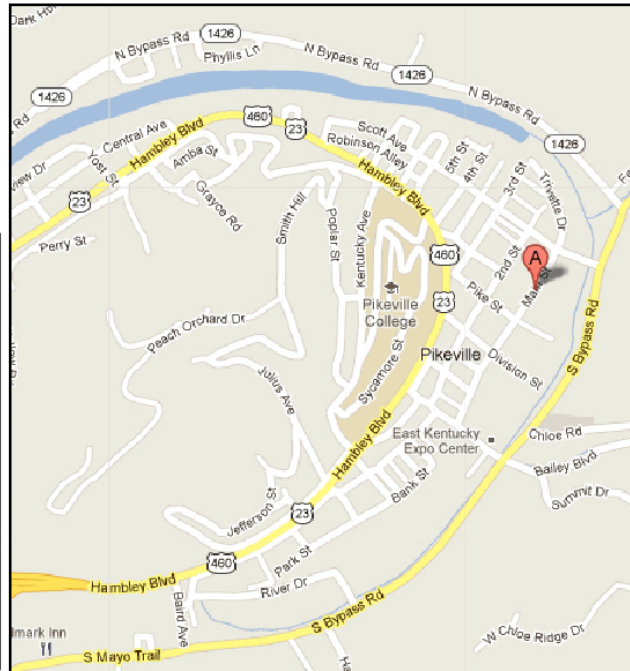

## A printer-friendly page to help you find us

New to the area? Just passing through? Looking for a church family?  
Please come worship with us. We look forward to meeting you!

### Physical Address:

Main Street Church of Christ  
189 Main Street  
Pikeville, KY 41501

### Coming from the North on US-23 S

- Take **Exit 24** and turn **Left** onto **Hambley Blvd.** (1.6 miles)
- Turn **Left** onto **Pike St.** (0.1 miles)
- Turn **Left** on **Main St.** and you are here.

### Coming from the South on US-23 N

- Take **Exit 23** toward Downtown Pikeville
- **Merge** onto **Hambley Blvd** (go about 0.6 miles)
- Turn **Right** onto **Huffman Ave** (0.1 mile)
- Turn **Left** on **Main St.** (0.2 mile)
- Church building will be on your **Right**.